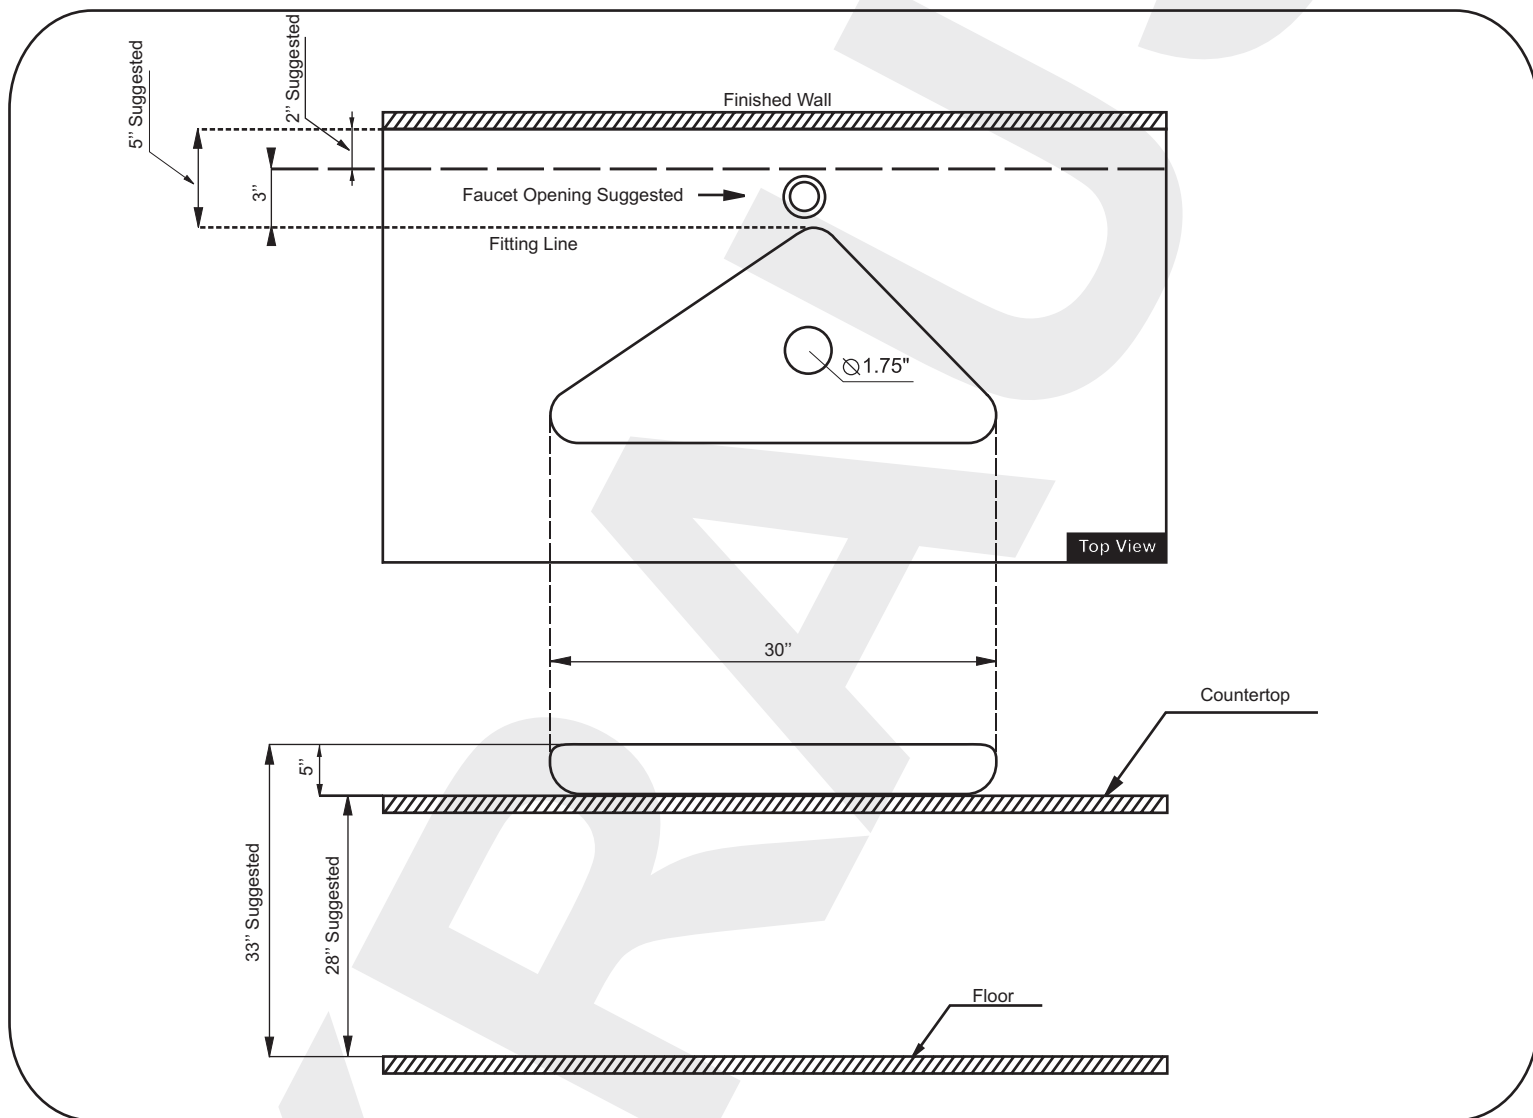

## Product Description and Measurements

### *Ceramic Vessel Sink*

- ★ Kraus Ceramic Collection
- ★ Triangular Ceramic Sink
- ★ 30" X 24.8" X 19.3 X 5 H
- ★ For Counter Top Installation

## Roughing-In Dimensions

Diagram