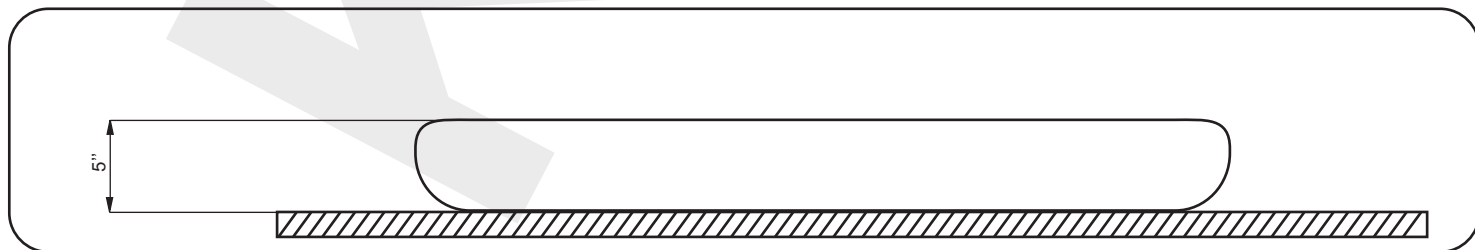

### *Ceramic Vessel Sink*

- ★ Kraus Ceramic Collection
- ★ Triangular Ceramic Sink
- ★ 30" X 24.8" X 19.3 X 5 H
- ★ For Counter Top Installation

## Roughing-In Dimensions

Diagram