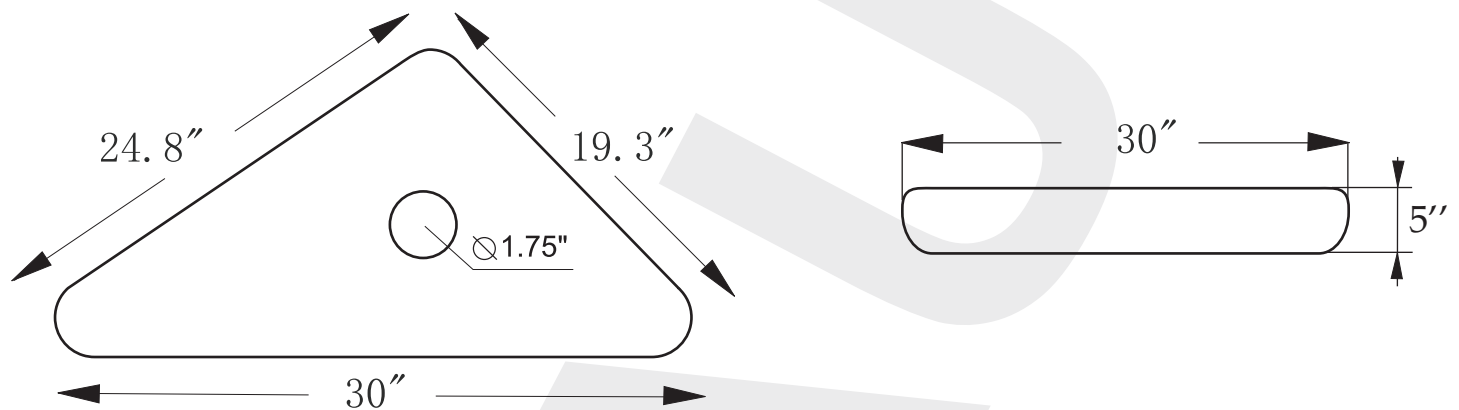

### *Ceramic Vessel Sink*

- ★ Kraus Ceramic Collection
- ★ Triangular Ceramic Sink
- ★ 30" X 24.8" X 19.3 X 5 H
- ★ For Counter Top Installation

## Roughing-In Dimensions

Diagram