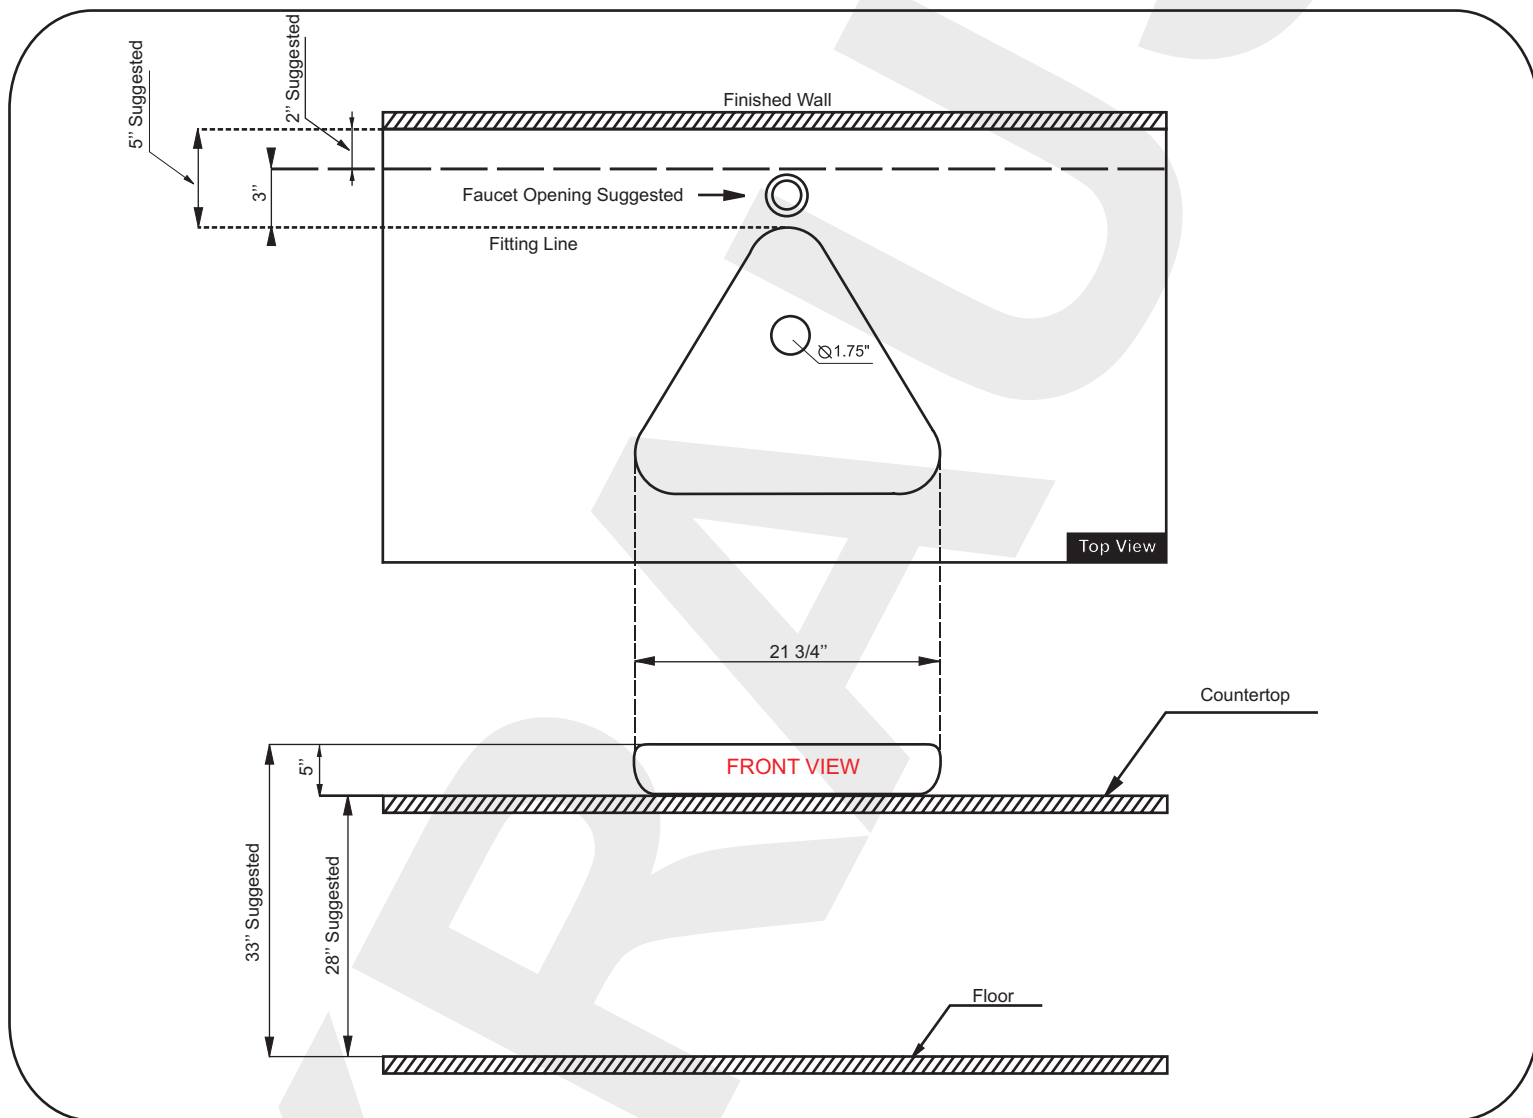

Roughing-In Dimensions