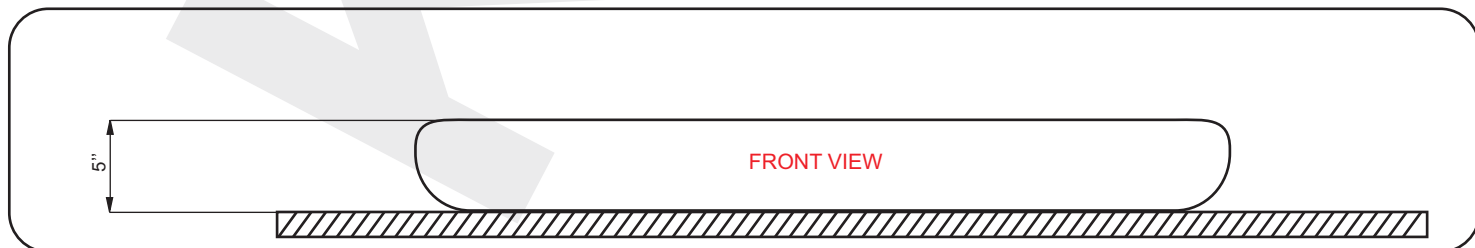

Roughing-In Dimensions

Diagram