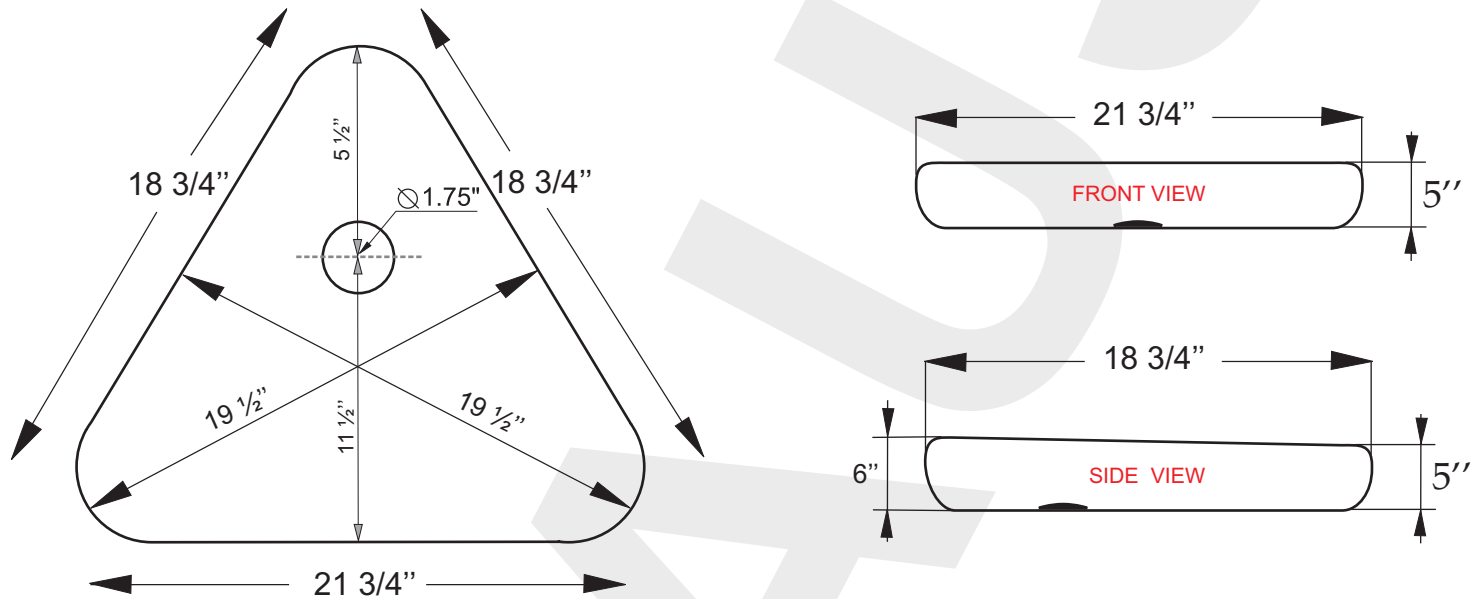

About Kraus

Kraus is a leading designer and manufacturer of a broad selection of unique bathroom fixtures and accessories, including vessel sinks, faucets, showers, vanities and bathroom accessories. Kraus incorporates its distinguished style with superior functionality and affordability, maintaining the highest standards of quality in its vast product line.

The Kraus brand name represents a fusion of leading-edge technology and an eye toward design. Our design team continuously explores broader markets, seeking new trends while maintaining superior quality at unprecedented prices. The Kraus collection has the widest selection of exquisite styles for any type of décor, from modern residences to countryside homes.

For Kraus, durability and reliability have always been vital components for achieving the highest standards. Every model we offer undergoes rigorous testing and inspection prior to distribution. The key element of our success is our customers' satisfaction. As a result, our products are in high demand with shoppers worldwide.

NOTE: FAUCET AND WATER SUPPLY ARE NOT INCLUDED